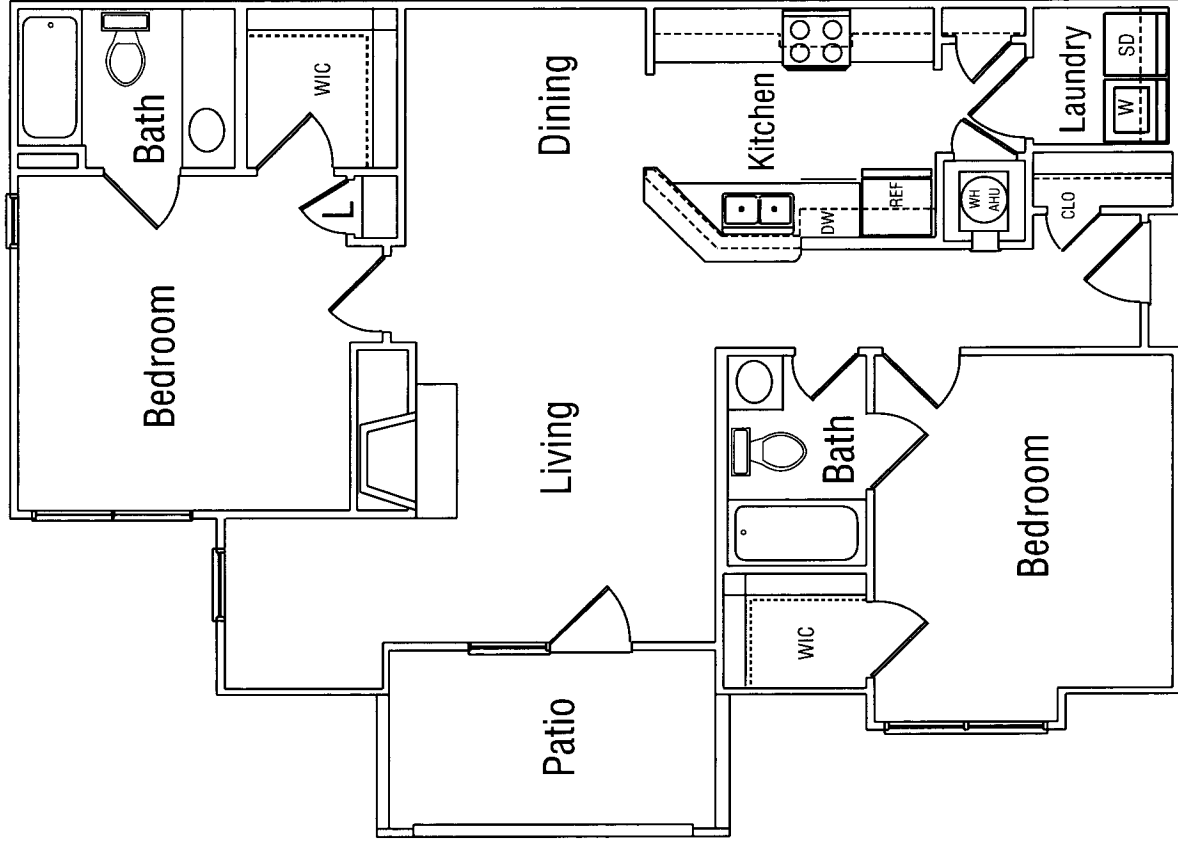

CONCORD
WEST OF THE ASHLEY

2 Bedroom | 2 Bathroom

The Alexander

Approx. Heated Sq.Ft. 1016

Approx. Balcony Sq.Ft. 133

Approx. Gross Sq.Ft. 1149

(Fireplace available in most plans)

Notes:

All depictions of appliances, counters, soffits, floor coverings and other matters of detail are conceptual only and are not necessarily included in each unit. Consult your purchase agreement for the items included with the unit. All dimensions are approximate and subject to change in accordance with the purchase agreement.